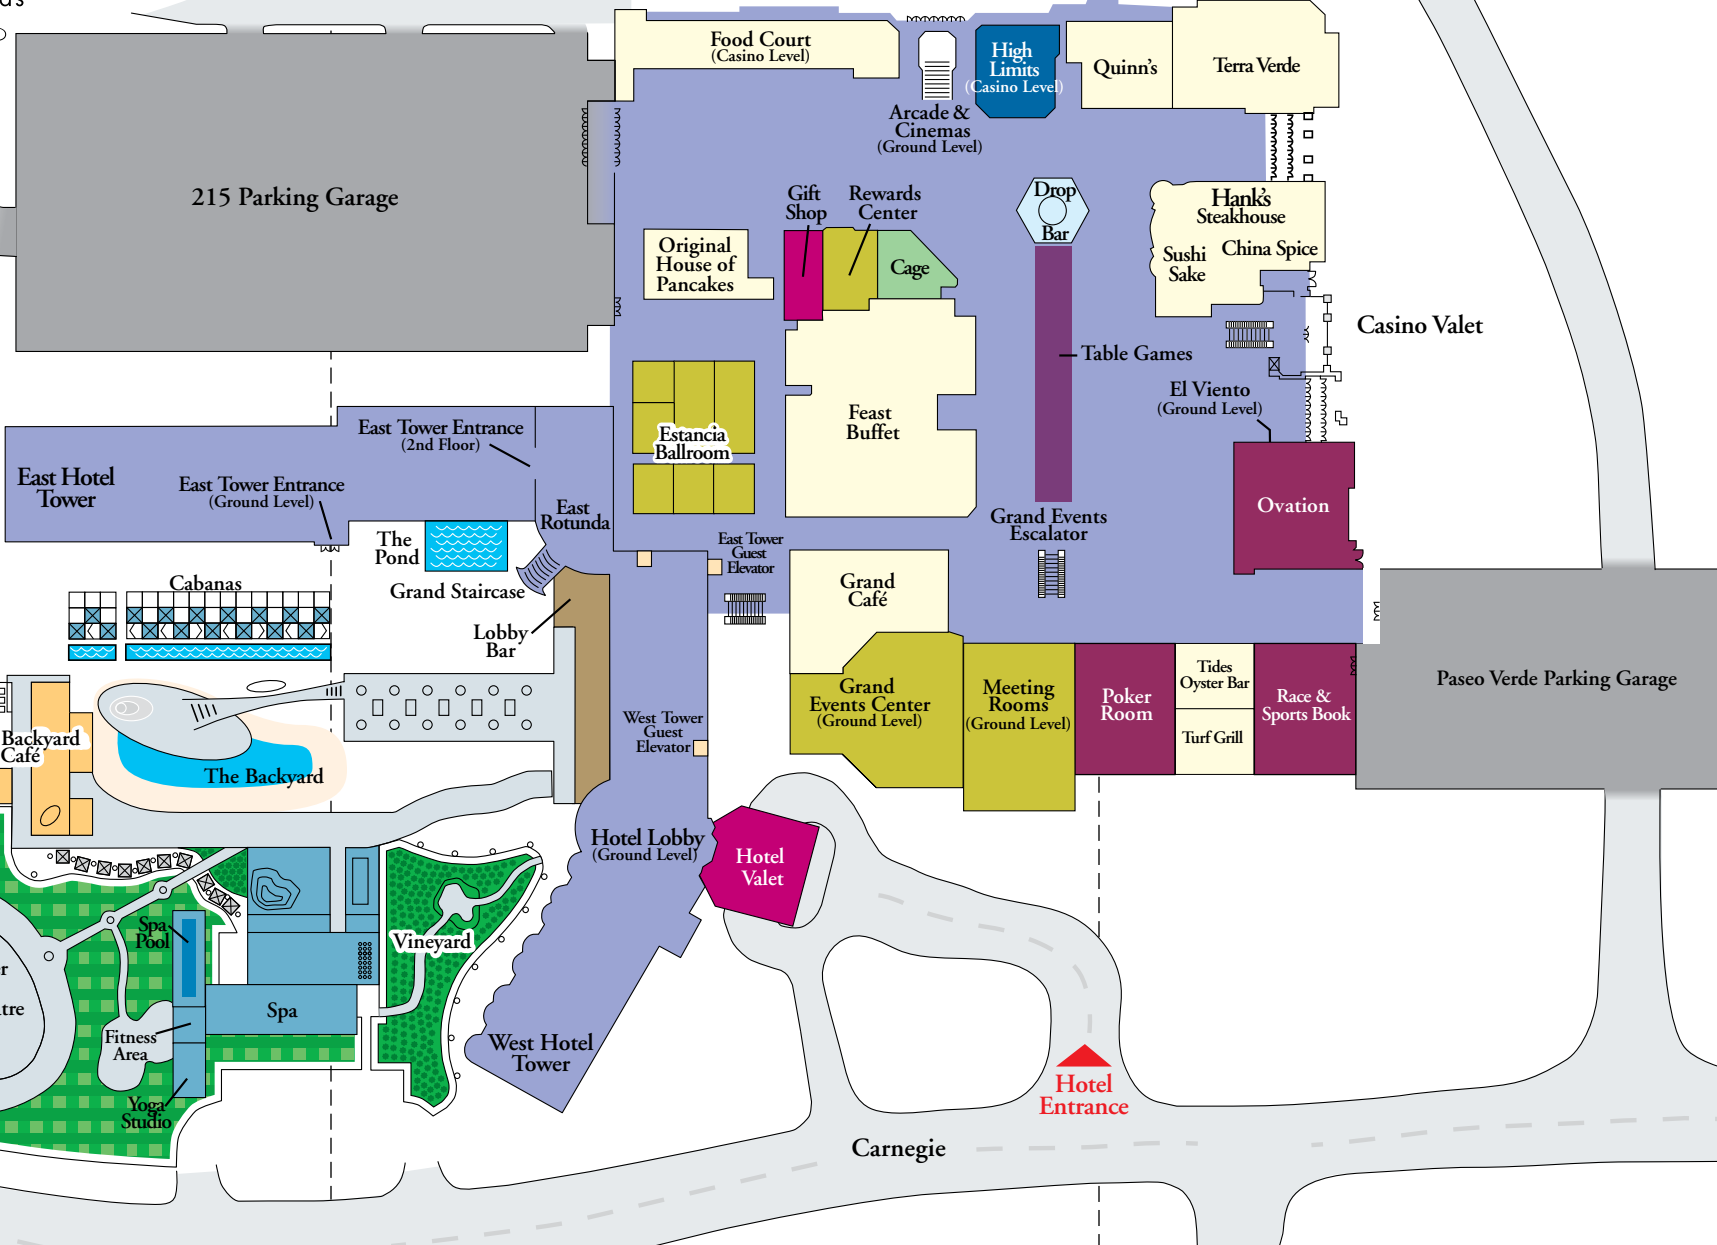

Green Valley Ranch

RESORT · SPA · CASINO
Las Vegas

North Road

The District

215 Parking Garage

East Hotel Tower

East Tower Entrance (2nd Floor)

East Tower Entrance (Ground Level)

Cabanas

The Pond

Grand Staircase

Lobby Bar

The Backyard Café

The Backyard

Helicopter Valet Amphitheatre

Spa Pool

Fitness Area

Spa

Vineyard

West Hotel Tower

Hotel Lobby (Ground Level)

Hotel Valet

East Tower Guest Elevator

West Tower Guest Elevator

Estancia Ballroom

Feast Buffet

Original House of Pancakes

Gift Shop

Rewards Center

Cage

Arcade & Cinemas (Ground Level)

Food Court (Casino Level)

High Limits (Casino Level)

Quinn's

Terra Verde

Drop Bar

Hank's Steakhouse

Sushi Sake

China Spice

Table Games

El Viento (Ground Level)

Ovation

Casino Valet

Grand Café

Grand Events Escalator

Grand Events Center (Ground Level)

Meeting Rooms (Ground Level)

Poker Room

Tides Oyster Bar

Race & Sports Book

Turf Grill

Paseo Verde Parking Garage

Carnegie

Hotel Entrance